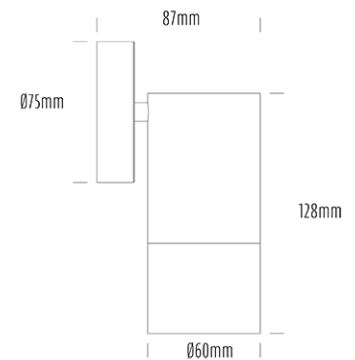

Single Fixed Wall Light

SPECIFICATIONS

Product Code	AWL-06
Family	Elements
Construction Material	Stainless Steel 316, Stainless Steel 304
Cable	500mm Fig 8 cable
IP Rating	IP65
Warranty	3 Year Aqualux Warranty