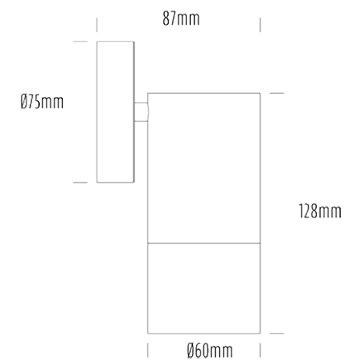

Single Fixed Wall Light

SPECIFICATIONS

| | |
|-----------------------|--|
| Product Code | AWL-06 |
| Family | Elements |
| Construction Material | Stainless Steel 316, Stainless Steel 304 |
| Cable | 500mm Fig 8 cable |
| IP Rating | IP65 |
| Warranty | 3 Year Aqualux Warranty |