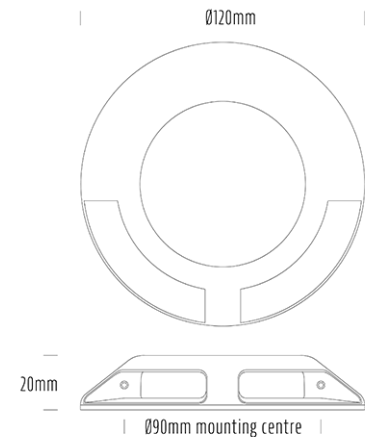

## SPECIFICATIONS

Product Code	AQL-565
Family	Phoenix
Construction Material	Solid Cast Brass
Cable	900mm Aqualux 2-Core Silicone / PTFE Cable
IP Rating	IP67
Warranty	5 Year Aqualux Warranty

## CONFIGURED OPTIONS

Variant Code	AQL-565-B6B00830DFQ
Body Colour	Natural Brass
Control Gear	24V DC
Rated Power	8W
Nominal Lumens	600 lm
CCT / Colour	3000K / 300mA
Optical	DF
CRI	90
Other	AqualuxPLUS QuickConnect
Dimming	PWM 10V Dimming

## INTRODUCTION

The AQL-565 is a stylish surface mount runway light with 180° spread. IK10 rating. 24V DC only.

**1300 662 644**  
**sales@aqualux.com.au**