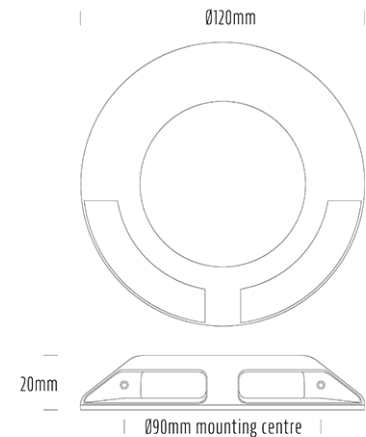

Runway light

SPECIFICATIONS

Product Code	AQL-565
Family	Phoenix
Construction Material	Solid Cast Brass
Cable	900mm Aqualux 2-Core Silicone / PTFE Cable
IP Rating	IP67
Warranty	5 Year Aqualux Warranty

CONFIGURED OPTIONS

Variant Code	AQL-565-B5B00830DFQ
Body Colour	Copper
Control Gear	24V DC
Rated Power	8W
Nominal Lumens	600 lm
CCT / Colour	3000K / 300mA
Optical	DF
CRI	90
Other	AqualuxPLUS QuickConnect
Dimming	PWM 10V Dimming

INTRODUCTION

The AQL-565 is a stylish surface mount runway light with 180° spread. IK10 rating. 24V DC only.

1300 662 644
sales@aqualux.com.au