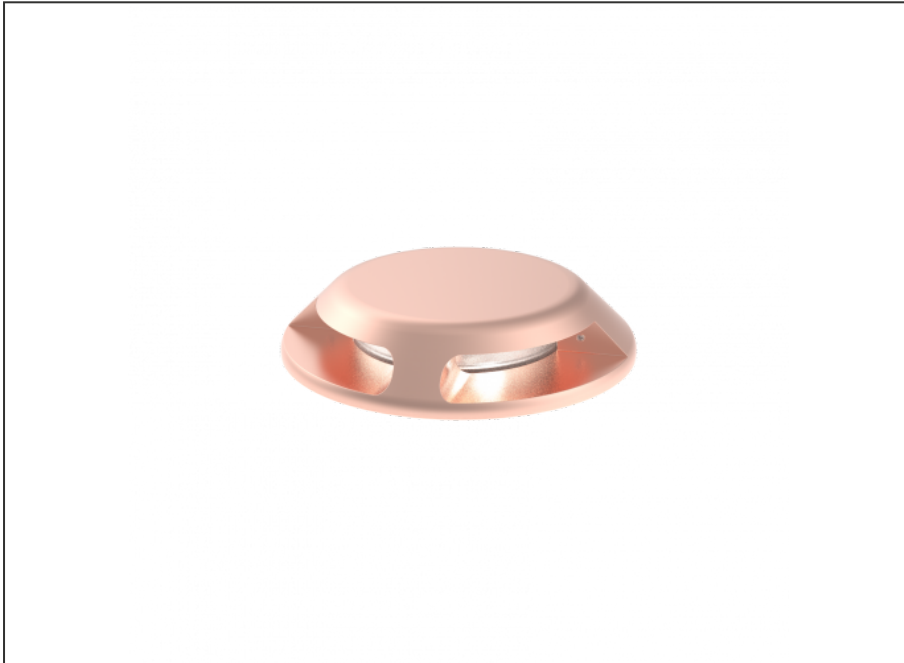

Runway light

SPECIFICATIONS

Product Code	AQL-565
Family	Phoenix
Construction Material	Solid Cast Brass
Cable	900mm Aqualux 2-Core Silicone / PTFE Cable
IP Rating	IP67
Warranty	5 Year Aqualux Warranty

CONFIGURED OPTIONS

Variant Code	AQL-565-B5B00830DFQ
Body Colour	Copper
Control Gear	24V DC
Rated Power	8W
Nominal Lumens	600 lm
CCT / Colour	3000K / 300mA
Optical	DF
CRI	90
Other	AqualuxPLUS QuickConnect
Dimming	PWM 10V Dimming

INTRODUCTION

The AQL-565 is a stylish surface mount runway light with 180° spread. IK10 rating. 24V DC only.

1300 662 644
sales@aqualux.com.au