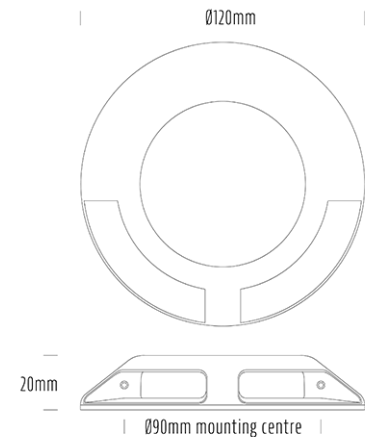

Runway light

SPECIFICATIONS

Product Code	AQL-565
Family	Phoenix
Construction Material	Solid Cast Brass
Cable	900mm Aqualux 2-Core Silicone / PTFE Cable
IP Rating	IP67
Warranty	5 Year Aqualux Warranty

CONFIGURED OPTIONS

Variant Code	AQL-565-B2B00830DFQ
Body Colour	Black
Control Gear	24V DC
Rated Power	8W
Nominal Lumens	600 lm
CCT / Colour	3000K / 300mA
Optical	DF
CRI	90
Other	AqualuxPLUS QuickConnect
Dimming	PWM 10V Dimming

INTRODUCTION

The AQL-565 is a stylish surface mount runway light with 180° spread. IK10 rating. 24V DC only.

1300 662 644
sales@aqualux.com.au