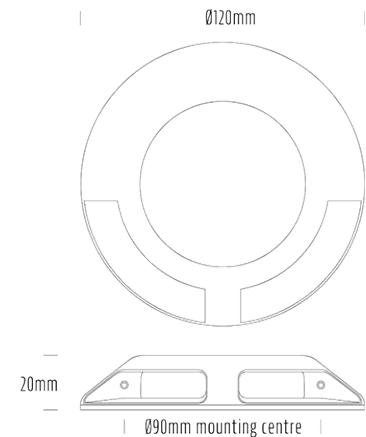

Runway light

SPECIFICATIONS

Product Code	AQL-565
Family	Phoenix
Construction Material	Solid Cast Brass
Cable	900mm Aqualux 2-Core Silicone / PTFE Cable
IP Rating	IP67
Warranty	5 Year Aqualux Warranty

CONFIGURED OPTIONS

Variant Code	AQL-565-B1B00830DFQ
Body Colour	Brushed Chrome
Control Gear	24V DC
Rated Power	8W
Nominal Lumens	600 lm
CCT / Colour	3000K / 300mA
Optical	DF
CRI	90
Other	AqualuxPLUS QuickConnect
Dimming	PWM 10V Dimming

INTRODUCTION

The AQL-565 is a stylish surface mount runway light with 180° spread. IK10 rating. 24V DC only.

1300 662 644
sales@aqualux.com.au