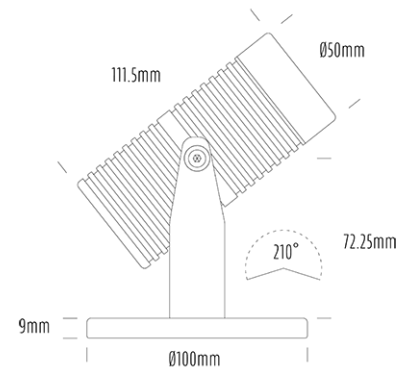

Pond Light

SPECIFICATIONS

Product Code	AQL-540
Family	Phoenix
Construction Material	Solid Cast Brass
Cable	5m Aqualux 2-Core Silicone / PTFE Cable
IP Rating	IP68
Warranty	5 Year Aqualux Warranty

CONFIGURED OPTIONS

Variant Code	AQL-540-B6X0043040S
Body Colour	Natural Brass
Control Gear	12~24V AC / 24V DC
Rated Power	4W
Nominal Lumens	300 lm
CCT / Colour	3000K / 300mA
Optical	40
CRI	90
Other	5m Aqualux Cable
Dimming	Optional 10V PWM (DC)