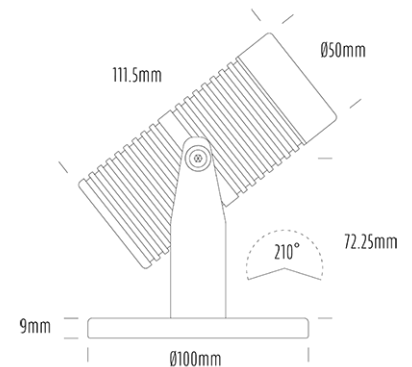

Pond Light

SPECIFICATIONS

Product Code	AQL-540
Family	Phoenix
Construction Material	Solid Cast Brass
Cable	5m Aqualux 2-Core Silicone / PTFE Cable
IP Rating	IP68
Warranty	5 Year Aqualux Warranty

CONFIGURED OPTIONS

Variant Code	AQL-540-B5X0073010S
Body Colour	Copper
Control Gear	12~24V AC / 24V DC
Rated Power	7W
Nominal Lumens	550 lm
CCT / Colour	3000K / 550mA
Optical	10
CRI	90
Other	5m Aqualux Cable
Dimming	Optional 10V PWM (DC)