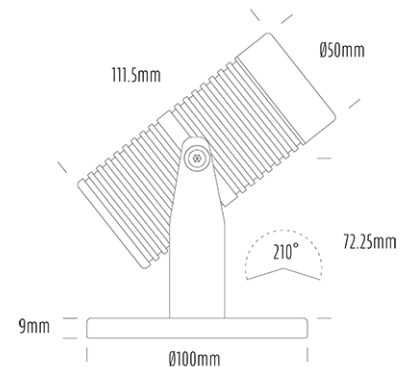

## SPECIFICATIONS

Product Code	AQL-540
Family	Phoenix
Construction Material	Solid Cast Brass
Cable	5m Aqualux 2-Core Silicone / PTFE Cable
IP Rating	IP68
Warranty	5 Year Aqualux Warranty

## CONFIGURED OPTIONS

Variant Code	AQL-540-B3X007BU25S
Body Colour	Aged Brass
Control Gear	12~24V AC / 24V DC
Rated Power	7W
Nominal Lumens	160 lm
CCT / Colour	Blue 470nm
Optical	25
CRI	00
Other	5m Aqualux Cable
Dimming	Optional 10V PWM (DC)