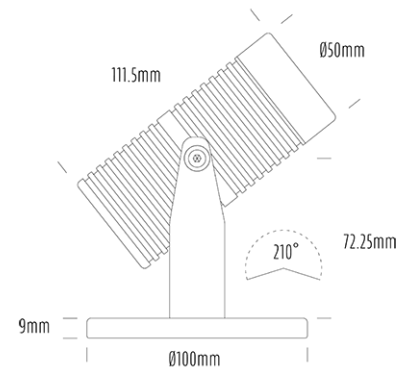

Pond Light

SPECIFICATIONS

Product Code	AQL-540
Family	Phoenix
Construction Material	Solid Cast Brass
Cable	5m Aqualux 2-Core Silicone / PTFE Cable
IP Rating	IP68
Warranty	5 Year Aqualux Warranty

CONFIGURED OPTIONS

Variant Code	AQL-540-B3X0073010S
Body Colour	Aged Brass
Control Gear	12~24V AC / 24V DC
Rated Power	7W
Nominal Lumens	550 lm
CCT / Colour	3000K / 550mA
Optical	10
CRI	90
Other	5m Aqualux Cable
Dimming	Optional 10V PWM (DC)