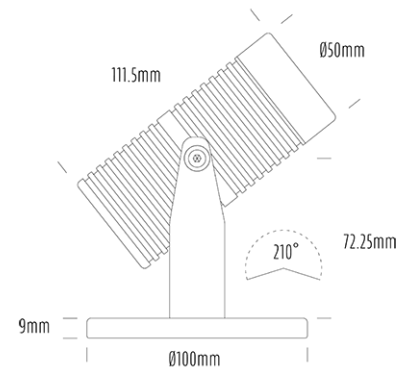

## SPECIFICATIONS

Product Code	AQL-540
Family	Phoenix
Construction Material	Solid Cast Brass
Cable	5m Aqualux 2-Core Silicone / PTFE Cable
IP Rating	IP68
Warranty	5 Year Aqualux Warranty

## CONFIGURED OPTIONS

Variant Code	AQL-540-B3X00430DFS
Body Colour	Aged Brass
Control Gear	12~24V AC / 24V DC
Rated Power	4W
Nominal Lumens	300 lm
CCT / Colour	3000K / 300mA
Optical	DF
CRI	90
Other	5m Aqualux Cable
Dimming	Optional 10V PWM (DC)