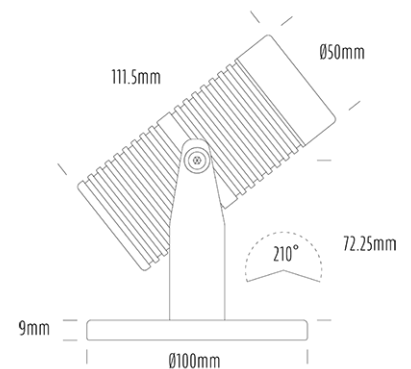

## SPECIFICATIONS

Product Code	AQL-540
Family	Phoenix
Construction Material	Solid Cast Brass
Cable	5m Aqualux 2-Core Silicone / PTFE Cable
IP Rating	IP68
Warranty	5 Year Aqualux Warranty

## CONFIGURED OPTIONS

Variant Code	AQL-540-B3X0043040S
Body Colour	Aged Brass
Control Gear	12~24V AC / 24V DC
Rated Power	4W
Nominal Lumens	300 lm
CCT / Colour	3000K / 300mA
Optical	40
CRI	90
Other	5m Aqualux Cable
Dimming	Optional 10V PWM (DC)