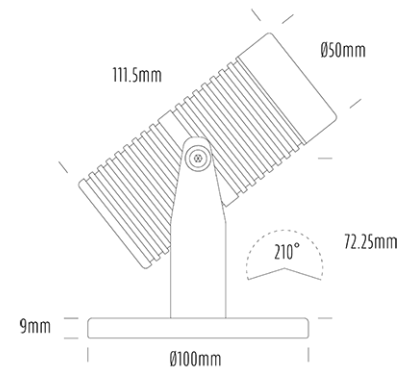

Pond Light

SPECIFICATIONS

Product Code	AQL-540
Family	Phoenix
Construction Material	Solid Cast Brass
Cable	5m Aqualux 2-Core Silicone / PTFE Cable
IP Rating	IP68
Warranty	5 Year Aqualux Warranty

CONFIGURED OPTIONS

Variant Code	AQL-540-B2X0043040S
Body Colour	Black
Control Gear	12~24V AC / 24V DC
Rated Power	4W
Nominal Lumens	300 lm
CCT / Colour	3000K / 300mA
Optical	40
CRI	90
Other	5m Aqualux Cable
Dimming	Optional 10V PWM (DC)