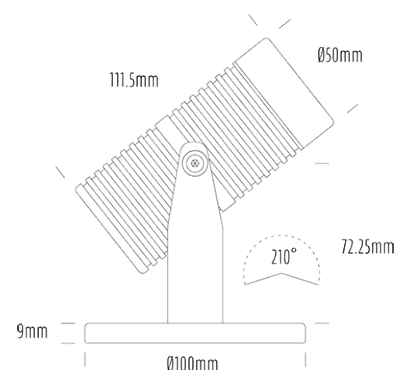

Pond Light

SPECIFICATIONS

Product Code	AQL-540
Family	Phoenix
Construction Material	Solid Cast Brass
Cable	5m Aqualux 2-Core Silicone / PTFE Cable
IP Rating	IP68
Warranty	5 Year Aqualux Warranty

CONFIGURED OPTIONS

Variant Code	AQL-540-B2X0043010S
Body Colour	Black
Control Gear	12~24V AC / 24V DC
Rated Power	4W
Nominal Lumens	300 lm
CCT / Colour	3000K / 300mA
Optical	10
CRI	90
Other	5m Aqualux Cable
Dimming	Optional 10V PWM (DC)