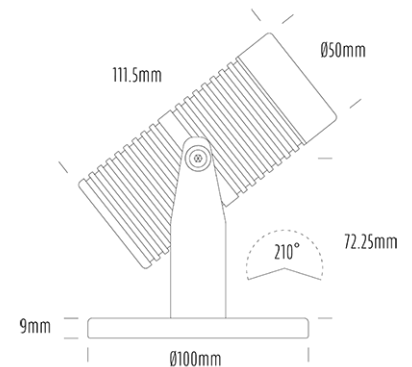

## SPECIFICATIONS

Product Code	AQL-540
Family	Phoenix
Construction Material	Solid Cast Brass
Cable	5m Aqualux 2-Core Silicone / PTFE Cable
IP Rating	IP68
Warranty	5 Year Aqualux Warranty

## CONFIGURED OPTIONS

Variant Code	AQL-540-B1Z010Z240S
Body Colour	Brushed Chrome
Control Gear	24V DC RGBW
Rated Power	10W
Nominal Lumens	555 lm
CCT / Colour	RGB+3000K
Optical	40
CRI	80
Other	5m 6 Core Aqualux Cable
Dimming	4CH Low-Side PWM