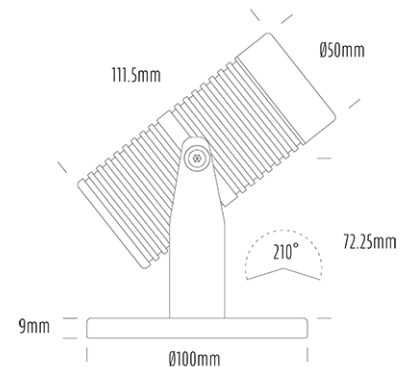

Pond Light

SPECIFICATIONS

Product Code	AQL-540
Family	Phoenix
Construction Material	Solid Cast Brass
Cable	5m Aqualux 2-Core Silicone / PTFE Cable
IP Rating	IP68
Warranty	5 Year Aqualux Warranty

CONFIGURED OPTIONS

Variant Code	AQL-540-B1X0075725S
Body Colour	Brushed Chrome
Control Gear	12~24V AC / 24V DC
Rated Power	7W
Nominal Lumens	600 lm
CCT / Colour	5700K / 550mA
Optical	25
CRI	80
Other	5m Aqualux Cable
Dimming	Optional 10V PWM (DC)