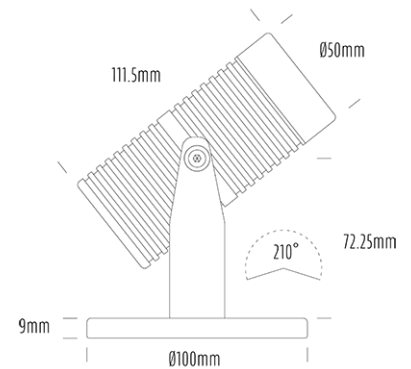

Pond Light

SPECIFICATIONS

Product Code	AQL-540
Family	Phoenix
Construction Material	Solid Cast Brass
Cable	4m Aqualux 2-Core Silicone / PTFE Cable
IP Rating	IP68
Warranty	5 Year Aqualux Warranty

CONFIGURED OPTIONS

Variant Code	AQL-540-B1X0043025S
Body Colour	Brushed Chrome
Control Gear	12~24V AC / 24V DC
Rated Power	4W
Nominal Lumens	300 lm
CCT / Colour	3000K / 300mA
Optical	25
CRI	90
Other	5m Aqualux Cable
Dimming	Optional 10V PWM (DC)