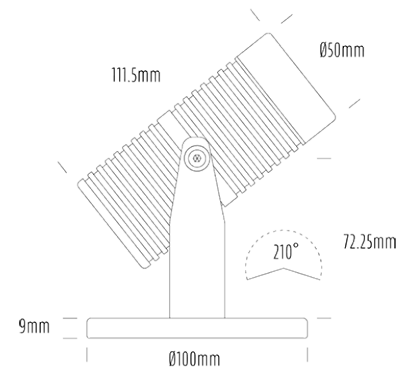

## SPECIFICATIONS

Product Code	AQL-540
Family	Phoenix
Construction Material	Solid Cast Brass
Cable	4m Aqualux 2-Core Silicone / PTFE Cable
IP Rating	IP68
Warranty	5 Year Aqualux Warranty

## CONFIGURED OPTIONS

Variant Code	AQL-540-B1X0043010S
Body Colour	Brushed Chrome
Control Gear	12~24V AC / 24V DC
Rated Power	4W
Nominal Lumens	300 lm
CCT / Colour	3000K / 300mA
Optical	10
CRI	90
Other	5m Aqualux Cable
Dimming	Optional 10V PWM (DC)