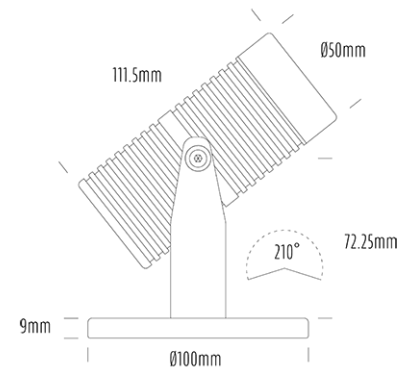

Pond Light

SPECIFICATIONS

Product Code	AQL-540
Family	Phoenix
Construction Material	Solid Cast Brass
Cable	5m Aqualux 2-Core Silicone / PTFE Cable
IP Rating	IP68
Warranty	5 Year Aqualux Warranty

CONFIGURED OPTIONS

Variant Code	AQL-540-B1X0042710S
Body Colour	Brushed Chrome
Control Gear	12~24V AC / 24V DC
Rated Power	4W
Nominal Lumens	300 lm
CCT / Colour	2700K / 300mA
Optical	10
CRI	90
Other	5m Aqualux Cable
Dimming	Optional 10V PWM (DC)