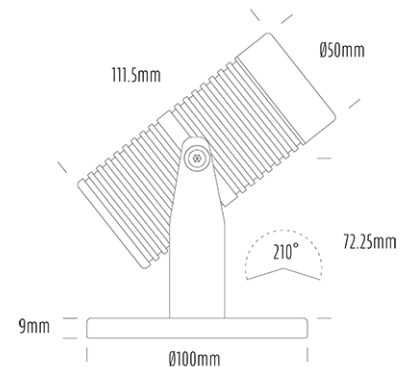

Pond Light

SPECIFICATIONS

Product Code	AQL-540
Family	Phoenix
Construction Material	Solid Cast Brass
Cable	5m Aqualux 2-Core Silicone / PTFE Cable
IP Rating	IP68
Warranty	5 Year Aqualux Warranty

CONFIGURED OPTIONS

Variant Code	AQL-540-B1D007GN40S
Body Colour	Brushed Chrome
Control Gear	24VAC Triac Dimmable
Rated Power	7W
Nominal Lumens	420 lm
CCT / Colour	Green 530nm
Optical	40
CRI	00
Other	5m Aqualux Cable
Dimming	Yes, TRIAC Primary Side