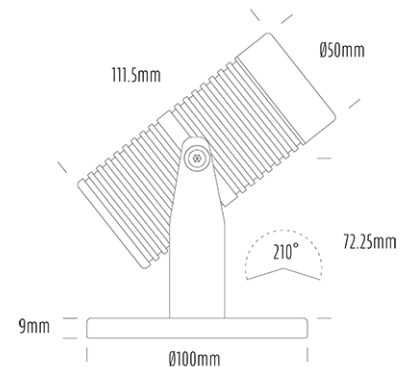

Pond Light

SPECIFICATIONS

Product Code	AQL-540
Family	Phoenix
Construction Material	Solid Cast Brass
Cable	5m Aqualux 2-Core Silicone / PTFE Cable
IP Rating	IP68
Warranty	5 Year Aqualux Warranty

CONFIGURED OPTIONS

Variant Code	AQL-540-B1D007AM25S
Body Colour	Brushed Chrome
Control Gear	24VAC Triac Dimmable
Rated Power	7W
Nominal Lumens	320 lm
CCT / Colour	Amber 585nm
Optical	25
CRI	00
Other	5m Aqualux Cable
Dimming	Yes, TRIAC Primary Side