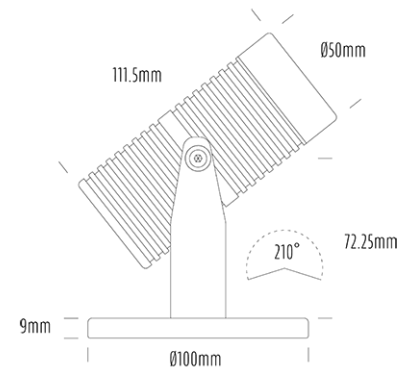

## SPECIFICATIONS

Product Code	AQL-540
Family	Phoenix
Construction Material	Solid Cast Brass
Cable	5m Aqualux 2-Core Silicone / PTFE Cable
IP Rating	IP68
Warranty	5 Year Aqualux Warranty

## CONFIGURED OPTIONS

Variant Code	AQL-540-B1D0075740S
Body Colour	Brushed Chrome
Control Gear	24VAC Triac Dimmable
Rated Power	7W
Nominal Lumens	600 lm
CCT / Colour	5700K / 550mA
Optical	40
CRI	80
Other	5m Aqualux Cable
Dimming	Yes, TRIAC Primary Side