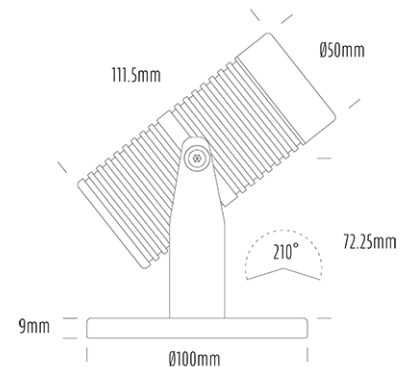

Pond Light

SPECIFICATIONS

Product Code	AQL-540
Family	Phoenix
Construction Material	Solid Cast Brass
Cable	5m Aqualux 2-Core Silicone / PTFE Cable
IP Rating	IP68
Warranty	5 Year Aqualux Warranty

CONFIGURED OPTIONS

Variant Code	AQL-540-B1D00727DFS
Body Colour	Brushed Chrome
Control Gear	24VAC Triac Dimmable
Rated Power	7W
Nominal Lumens	550 lm
CCT / Colour	2700K / 550mA
Optical	DF
CRI	90
Other	5m Aqualux Cable
Dimming	Yes, TRIAC Primary Side