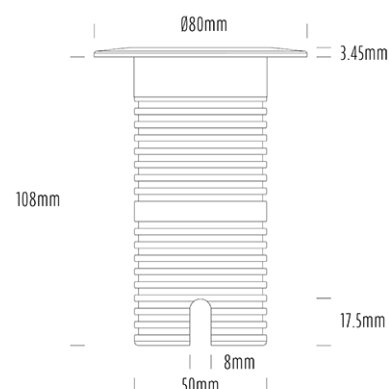

Uplight

SPECIFICATIONS

Product Code	AQL-530
Family	Phoenix
Construction Material	Solid Cast Brass
Cable	1M Aqualux PLUS QuickConnect
IP Rating	IP68
Warranty	5 Year Aqualux Warranty

CONFIGURED OPTIONS

Variant Code	AQL-530-B6D007RD40Q
Body Colour	Natural Brass
Control Gear	24VAC Triac Dimmable
Rated Power	7W
Nominal Lumens	280 lm
CCT / Colour	Red 630nm
Optical	40
CRI	00
Other	AqualuxPLUS QuickConnect
Dimming	Yes, TRIAC Primary Side

INTRODUCTION

Sharing many of the same components as the AQL-540, the AQL-530 is designed to withstand the worst conditions nature can offer. Solid cast brass with 4 finish options and epoxy encapsulated internals the AQL-530 is suitable for any application that requires the best in reliability and performance.