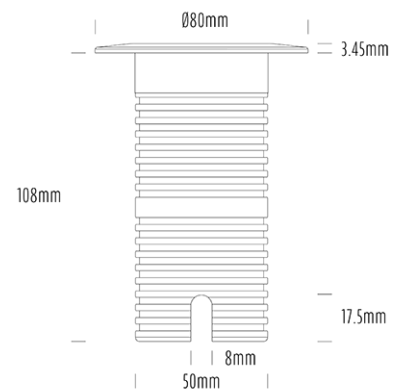

Uplight

SPECIFICATIONS

Product Code	AQL-530
Family	Phoenix
Construction Material	Solid Cast Brass
Cable	1M Aqualux PLUS QuickConnect
IP Rating	IP68
Warranty	5 Year Aqualux Warranty

CONFIGURED OPTIONS

Variant Code	AQL-530-B2D007GN40Q
Body Colour	Black
Control Gear	24VAC Triac Dimmable
Rated Power	7W
Nominal Lumens	420 lm
CCT / Colour	Green 530nm
Optical	40
CRI	00
Other	AqualuxPLUS QuickConnect
Dimming	Yes, TRIAC Primary Side

INTRODUCTION

Sharing many of the same components as the AQL-540, the AQL-530 is designed to withstand the worst conditions nature can offer. Solid cast brass with 4 finish options and epoxy encapsulated internals the AQL-530 is suitable for any application that requires the best in reliability and performance.