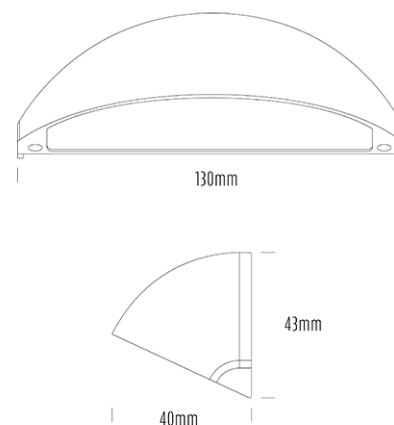

Step Light

SPECIFICATIONS

| | |
|-----------------------|--|
| Product Code | AQL-510 |
| Family | Phoenix |
| Construction Material | Solid Cast Brass |
| Cable | 900mm Aqualux 2-Core Silicone / PTFE Cable |
| IP Rating | IP65 |
| Warranty | 5 Year Aqualux Warranty |

INTRODUCTION

Cast brass with 5 finish options the AQL-510 is our most popular LED wall light. Throwing light out at an angle rather than straight down means more light is projected away from the wall rather than down it resulting in more light on the pathway.