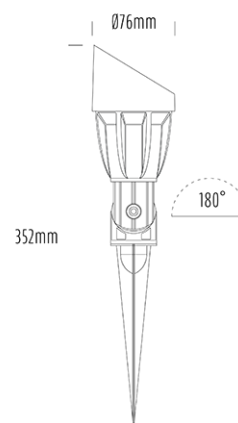

# Adjustable Spike Spotlight

## SPECIFICATIONS

Product Code	AQL-503
Family	Phoenix
Construction Material	Solid Cast Brass
Cable	900mm Aqualux 2-Core Silicone / PTFE Cable
IP Rating	IP65
Warranty	5 Year Aqualux Warranty

## CONFIGURED OPTIONS

Variant Code	AQL-503-B2X007RD25Q
Body Colour	Black
Control Gear	12~24V AC / 24V DC
Rated Power	7W
Nominal Lumens	280 lm
CCT / Colour	Red 630nm
Optical	25
CRI	00
Other	AqualuxPLUS QuickConnect
Dimming	Optional 10V PWM (DC)

## INTRODUCTION

The AQL-503 is one of the most durable and popular fittings available. Cast brass with 4 finish options and with the possibility of drop in MR16 LED globes or integrated CREE LEDs there is a version to suit any design or budget.