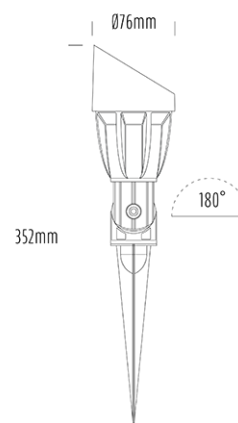

# Adjustable Spike Spotlight

## SPECIFICATIONS

Product Code	AQL-503
Family	Phoenix
Construction Material	Solid Cast Brass
Cable	900mm Aqualux 2-Core Silicone / PTFE Cable
IP Rating	IP65
Warranty	5 Year Aqualux Warranty

## CONFIGURED OPTIONS

Variant Code	AQL-503-B2X007RD10Q
Body Colour	Black
Control Gear	12~24V AC / 24V DC
Rated Power	7W
Nominal Lumens	280 lm
CCT / Colour	Red 630nm
Optical	10
CRI	00
Other	AqualuxPLUS QuickConnect
Dimming	Optional 10V PWM (DC)

## INTRODUCTION

The AQL-503 is one of the most durable and popular fittings available. Cast brass with 4 finish options and with the possibility of drop in MR16 LED globes or integrated CREE LEDs there is a version to suit any design or budget.