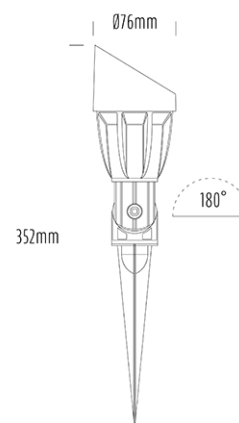

Adjustable Spike Spotlight

SPECIFICATIONS

Product Code	AQL-503
Family	Phoenix
Construction Material	Solid Cast Brass
Cable	900mm Aqualux 2-Core Silicone / PTFE Cable
IP Rating	IP65
Warranty	5 Year Aqualux Warranty

CONFIGURED OPTIONS

Variant Code	AQL-503-B2X007GN10Q
Body Colour	Black
Control Gear	12~24V AC / 24V DC
Rated Power	7W
Nominal Lumens	420 lm
CCT / Colour	Green 530nm
Optical	10
CRI	00
Other	AqualuxPLUS QuickConnect
Dimming	Optional 10V PWM (DC)

INTRODUCTION

The AQL-503 is one of the most durable and popular fittings available. Cast brass with 4 finish options and with the possibility of drop in MR16 LED globes or integrated CREE LEDs there is a version to suit any design or budget.