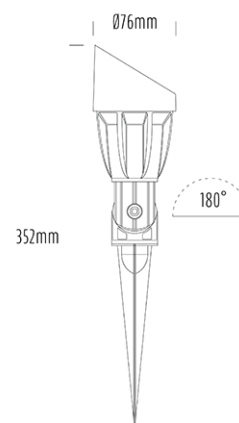

Adjustable Spike Spotlight

SPECIFICATIONS

Product Code	AQL-503
Family	Phoenix
Construction Material	Solid Cast Brass
Cable	900mm Aqualux 2-Core Silicone / PTFE Cable
IP Rating	IP65
Warranty	5 Year Aqualux Warranty

CONFIGURED OPTIONS

Variant Code	AQL-503-B2X007BU40Q
Body Colour	Black
Control Gear	12~24V AC / 24V DC
Rated Power	7W
Nominal Lumens	160 lm
CCT / Colour	Blue 470nm
Optical	40
CRI	00
Other	AqualuxPLUS QuickConnect
Dimming	Optional 10V PWM (DC)

INTRODUCTION

The AQL-503 is one of the most durable and popular fittings available. Cast brass with 4 finish options and with the possibility of drop in MR16 LED globes or integrated CREE LEDs there is a version to suit any design or budget.