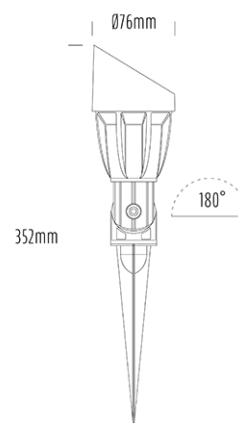

# Adjustable Spike Spotlight

## SPECIFICATIONS

Product Code	AQL-503
Family	Phoenix
Construction Material	Solid Cast Brass
Cable	900mm Aqualux 2-Core Silicone / PTFE Cable
IP Rating	IP65
Warranty	5 Year Aqualux Warranty

## CONFIGURED OPTIONS

Variant Code	AQL-503-B2X0073010Q
Body Colour	Black
Control Gear	12~24V AC / 24V DC
Rated Power	7W
Nominal Lumens	550 lm
CCT / Colour	3000K / 550mA
Optical	10
CRI	90
Other	AqualuxPLUS QuickConnect
Dimming	Optional 10V PWM (DC)

## INTRODUCTION

The AQL-503 is one of the most durable and popular fittings available. Cast brass with 4 finish options and with the possibility of drop in MR16 LED globes or integrated CREE LEDs there is a version to suit any design or budget.