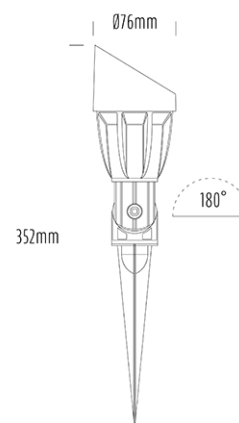

Adjustable Spike Spotlight

SPECIFICATIONS

Product Code	AQL-503
Family	Phoenix
Construction Material	Solid Cast Brass
Cable	900mm Aqualux 2-Core Silicone / PTFE Cable
IP Rating	IP65
Warranty	5 Year Aqualux Warranty

CONFIGURED OPTIONS

Variant Code	AQL-503-B2X0043025Q
Body Colour	Black
Control Gear	12~24V AC / 24V DC
Rated Power	4W
Nominal Lumens	300 lm
CCT / Colour	3000K / 300mA
Optical	25
CRI	90
Other	AqualuxPLUS QuickConnect
Dimming	Optional 10V PWM (DC)

INTRODUCTION

The AQL-503 is one of the most durable and popular fittings available. Cast brass with 4 finish options and with the possibility of drop in MR16 LED globes or integrated CREE LEDs there is a version to suit any design or budget.