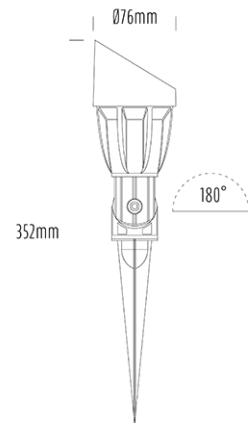

# Adjustable Spike Spotlight

## SPECIFICATIONS

Product Code	AQL-503
Family	Phoenix
Construction Material	Solid Cast Brass
Cable	900mm Aqualux 2-Core Silicone / PTFE Cable
IP Rating	IP65
Warranty	5 Year Aqualux Warranty

## CONFIGURED OPTIONS

Variant Code	AQL-503-B2X0043010Q
Body Colour	Black
Control Gear	12~24V AC / 24V DC
Rated Power	4W
Nominal Lumens	300 lm
CCT / Colour	3000K / 300mA
Optical	10
CRI	90
Other	AqualuxPLUS QuickConnect
Dimming	Optional 10V PWM (DC)

## INTRODUCTION

The AQL-503 is one of the most durable and popular fittings available. Cast brass with 4 finish options and with the possibility of drop in MR16 LED globes or integrated CREE LEDs there is a version to suit any design or budget.