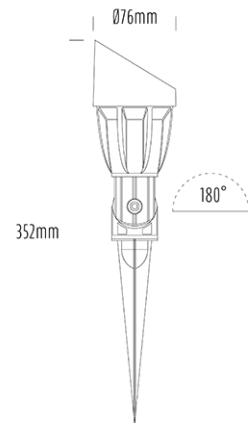

Adjustable Spike Spotlight

SPECIFICATIONS

Product Code	AQL-503
Family	Phoenix
Construction Material	Solid Cast Brass
Cable	900mm Aqualux 2-Core Silicone / PTFE Cable
IP Rating	IP65
Warranty	5 Year Aqualux Warranty

CONFIGURED OPTIONS

Variant Code	AQL-503-B2X0042725Q
Body Colour	Black
Control Gear	12~24V AC / 24V DC
Rated Power	4W
Nominal Lumens	300 lm
CCT / Colour	2700K / 300mA
Optical	25
CRI	90
Other	AqualuxPLUS QuickConnect
Dimming	Optional 10V PWM (DC)

INTRODUCTION

The AQL-503 is one of the most durable and popular fittings available. Cast brass with 4 finish options and with the possibility of drop in MR16 LED globes or integrated CREE LEDs there is a version to suit any design or budget.