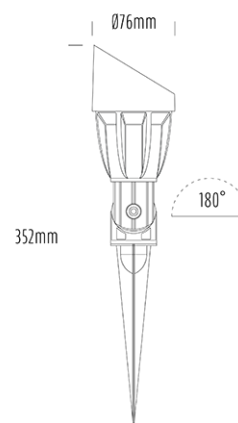

Adjustable Spike Spotlight

SPECIFICATIONS

Product Code	AQL-503
Family	Phoenix
Construction Material	Solid Cast Brass
Cable	900mm Aqualux 2-Core Silicone / PTFE Cable
IP Rating	IP65
Warranty	5 Year Aqualux Warranty

CONFIGURED OPTIONS

Variant Code	AQL-503-B1X007RD40Q
Body Colour	Brushed Chrome
Control Gear	12~24V AC / 24V DC
Rated Power	7W
Nominal Lumens	280 lm
CCT / Colour	Red 630nm
Optical	40
CRI	00
Other	AqualuxPLUS QuickConnect
Dimming	Optional 10V PWM (DC)

INTRODUCTION

The AQL-503 is one of the most durable and popular fittings available. Cast brass with 4 finish options and with the possibility of drop in MR16 LED globes or integrated CREE LEDs there is a version to suit any design or budget.