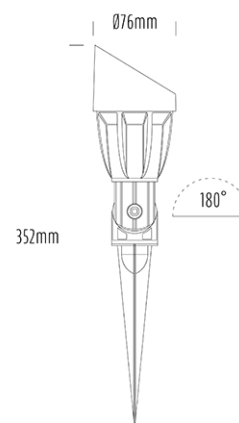

# Adjustable Spike Spotlight

## SPECIFICATIONS

Product Code	AQL-503
Family	Phoenix
Construction Material	Solid Cast Brass
Cable	900mm Aqualux 2-Core Silicone / PTFE Cable
IP Rating	IP65
Warranty	5 Year Aqualux Warranty

## CONFIGURED OPTIONS

Variant Code	AQL-503-B1X007RD10Q
Body Colour	Brushed Chrome
Control Gear	12~24V AC / 24V DC
Rated Power	7W
Nominal Lumens	280 lm
CCT / Colour	Red 630nm
Optical	10
CRI	00
Other	AqualuxPLUS QuickConnect
Dimming	Optional 10V PWM (DC)

## INTRODUCTION

The AQL-503 is one of the most durable and popular fittings available. Cast brass with 4 finish options and with the possibility of drop in MR16 LED globes or integrated CREE LEDs there is a version to suit any design or budget.