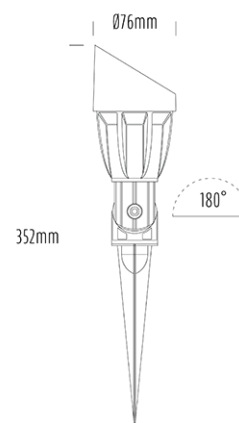

Adjustable Spike Spotlight

SPECIFICATIONS

Product Code	AQL-503
Family	Phoenix
Construction Material	Solid Cast Brass
Cable	900mm Aqualux 2-Core Silicone / PTFE Cable
IP Rating	IP65
Warranty	5 Year Aqualux Warranty

CONFIGURED OPTIONS

Variant Code	AQL-503-B1X007GN25Q
Body Colour	Brushed Chrome
Control Gear	12~24V AC / 24V DC
Rated Power	7W
Nominal Lumens	420 lm
CCT / Colour	Green 530nm
Optical	25
CRI	00
Other	AqualuxPLUS QuickConnect
Dimming	Optional 10V PWM (DC)

INTRODUCTION

The AQL-503 is one of the most durable and popular fittings available. Cast brass with 4 finish options and with the possibility of drop in MR16 LED globes or integrated CREE LEDs there is a version to suit any design or budget.