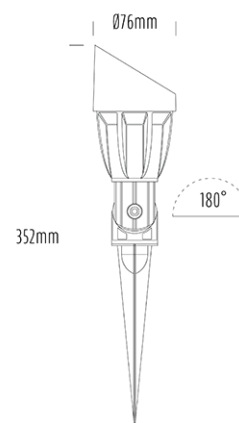

# Adjustable Spike Spotlight

## SPECIFICATIONS

Product Code	AQL-503
Family	Phoenix
Construction Material	Solid Cast Brass
Cable	900mm Aqualux 2-Core Silicone / PTFE Cable
IP Rating	IP65
Warranty	5 Year Aqualux Warranty

## CONFIGURED OPTIONS

Variant Code	AQL-503-B1X007BU10Q
Body Colour	Brushed Chrome
Control Gear	12~24V AC / 24V DC
Rated Power	7W
Nominal Lumens	160 lm
CCT / Colour	Blue 470nm
Optical	10
CRI	00
Other	AqualuxPLUS QuickConnect
Dimming	Optional 10V PWM (DC)

## INTRODUCTION

The AQL-503 is one of the most durable and popular fittings available. Cast brass with 4 finish options and with the possibility of drop in MR16 LED globes or integrated CREE LEDs there is a version to suit any design or budget.