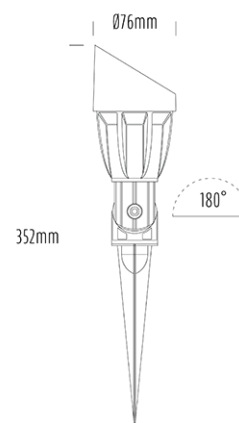

Adjustable Spike Spotlight

SPECIFICATIONS

Product Code	AQL-503
Family	Phoenix
Construction Material	Solid Cast Brass
Cable	900mm Aqualux 2-Core Silicone / PTFE Cable
IP Rating	IP65
Warranty	5 Year Aqualux Warranty

CONFIGURED OPTIONS

Variant Code	AQL-503-B1X0075740Q
Body Colour	Brushed Chrome
Control Gear	12~24V AC / 24V DC
Rated Power	7W
Nominal Lumens	600 lm
CCT / Colour	5700K / 550mA
Optical	40
CRI	80
Other	AqualuxPLUS QuickConnect
Dimming	Optional 10V PWM (DC)

INTRODUCTION

The AQL-503 is one of the most durable and popular fittings available. Cast brass with 4 finish options and with the possibility of drop in MR16 LED globes or integrated CREE LEDs there is a version to suit any design or budget.