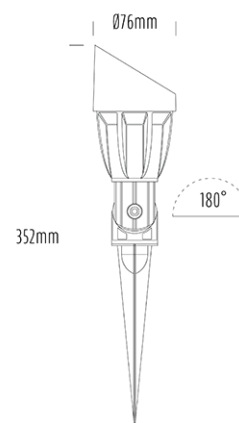

# Adjustable Spike Spotlight

## SPECIFICATIONS

Product Code	AQL-503
Family	Phoenix
Construction Material	Solid Cast Brass
Cable	900mm Aqualux 2-Core Silicone / PTFE Cable
IP Rating	IP65
Warranty	5 Year Aqualux Warranty

## CONFIGURED OPTIONS

Variant Code	AQL-503-B1X0073025Q
Body Colour	Brushed Chrome
Control Gear	12~24V AC / 24V DC
Rated Power	7W
Nominal Lumens	550 lm
CCT / Colour	3000K / 550mA
Optical	25
CRI	90
Other	AqualuxPLUS QuickConnect
Dimming	Optional 10V PWM (DC)

## INTRODUCTION

The AQL-503 is one of the most durable and popular fittings available. Cast brass with 4 finish options and with the possibility of drop in MR16 LED globes or integrated CREE LEDs there is a version to suit any design or budget.