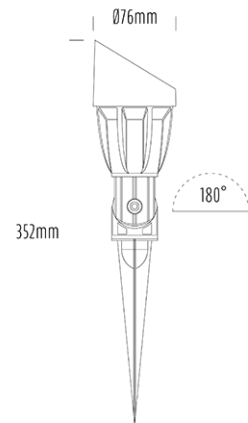

Adjustable Spike Spotlight

SPECIFICATIONS

Product Code	AQL-503
Family	Phoenix
Construction Material	Solid Cast Brass
Cable	900mm Aqualux 2-Core Silicone / PTFE Cable
IP Rating	IP65
Warranty	5 Year Aqualux Warranty

CONFIGURED OPTIONS

Variant Code	AQL-503-B1X0073010Q
Body Colour	Brushed Chrome
Control Gear	12~24V AC / 24V DC
Rated Power	7W
Nominal Lumens	550 lm
CCT / Colour	3000K / 550mA
Optical	10
CRI	90
Other	AqualuxPLUS QuickConnect
Dimming	Optional 10V PWM (DC)

INTRODUCTION

The AQL-503 is one of the most durable and popular fittings available. Cast brass with 4 finish options and with the possibility of drop in MR16 LED globes or integrated CREE LEDs there is a version to suit any design or budget.