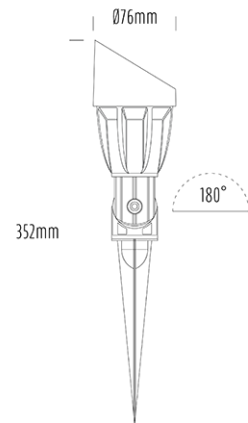

# Adjustable Spike Spotlight

## SPECIFICATIONS

Product Code	AQL-503
Family	Phoenix
Construction Material	Solid Cast Brass
Cable	900mm Aqualux 2-Core Silicone / PTFE Cable
IP Rating	IP65
Warranty	5 Year Aqualux Warranty

## CONFIGURED OPTIONS

Variant Code	AQL-503-B1X0045710Q
Body Colour	Brushed Chrome
Control Gear	12~24V AC / 24V DC
Rated Power	4W
Nominal Lumens	320 lm
CCT / Colour	5700K / 300mA
Optical	10
CRI	80
Other	AqualuxPLUS QuickConnect
Dimming	Optional 10V PWM (DC)

## INTRODUCTION

The AQL-503 is one of the most durable and popular fittings available. Cast brass with 4 finish options and with the possibility of drop in MR16 LED globes or integrated CREE LEDs there is a version to suit any design or budget.