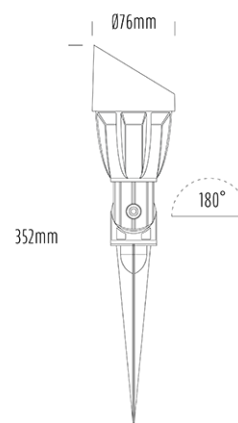

# Adjustable Spike Spotlight

## SPECIFICATIONS

Product Code	AQL-503
Family	Phoenix
Construction Material	Solid Cast Brass
Cable	900mm Aqualux 2-Core Silicone / PTFE Cable
IP Rating	IP65
Warranty	5 Year Aqualux Warranty

## CONFIGURED OPTIONS

Variant Code	AQL-503-B1X0043025Q
Body Colour	Brushed Chrome
Control Gear	12~24V AC / 24V DC
Rated Power	4W
Nominal Lumens	300 lm
CCT / Colour	3000K / 300mA
Optical	25
CRI	90
Other	AqualuxPLUS QuickConnect
Dimming	Optional 10V PWM (DC)

## INTRODUCTION

The AQL-503 is one of the most durable and popular fittings available. Cast brass with 4 finish options and with the possibility of drop in MR16 LED globes or integrated CREE LEDs there is a version to suit any design or budget.