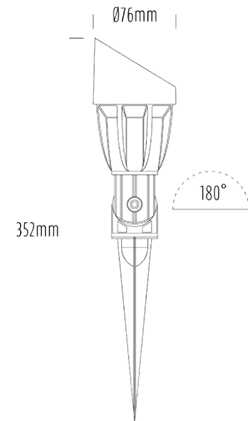

# Adjustable Spike Spotlight

## SPECIFICATIONS

Product Code	AQL-503
Family	Phoenix
Construction Material	Solid Cast Brass
Cable	900mm Aqualux 2-Core Silicone / PTFE Cable
IP Rating	IP65
Warranty	5 Year Aqualux Warranty

## CONFIGURED OPTIONS

Variant Code	AQL-503-B1X0043010Q
Body Colour	Brushed Chrome
Control Gear	12~24V AC / 24V DC
Rated Power	4W
Nominal Lumens	300 lm
CCT / Colour	3000K / 300mA
Optical	10
CRI	90
Other	AqualuxPLUS QuickConnect
Dimming	Optional 10V PWM (DC)

## INTRODUCTION

The AQL-503 is one of the most durable and popular fittings available. Cast brass with 4 finish options and with the possibility of drop in MR16 LED globes or integrated CREE LEDs there is a version to suit any design or budget.