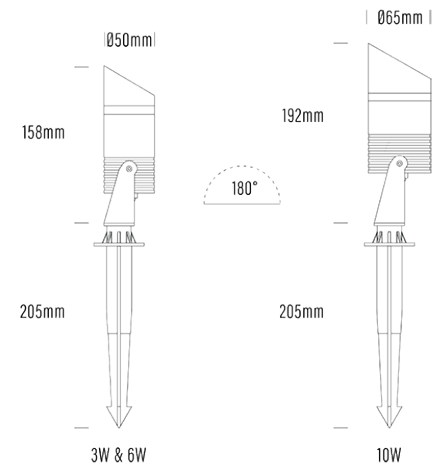

## 3W, 6W or 10W ECO Spike

### SPECIFICATIONS

Product Code	AQL-455
Family	Hydra
Construction Material	CNC Machined Aluminium
Cable	1m Figure 8 Twin Core
IP Rating	IP65
Warranty	2 Year Aqualux Warranty
Additional	This is a non dimmable fitting.

### CONFIGURED OPTIONS

Variant Code	AQL-455-A2X0103038S
Body Colour	Dulux Black Ace 9069116F
Control Gear	12~24V AC / 24V DC
Rated Power	10W
Nominal Lumens	600 lm
CCT / Colour	3000K / 900mA
Optical	38
CRI	80
Other	1m Aqualux Cable
Dimming	Non Dimming

### INTRODUCTION

The NEW AQL-455 “ECO” Spike is an adjustable spotlight perfect for lighting projects of every budget. Manufactured from Aluminium and finished in a durable, textured black powder coat, the AQL-455 comes with an optional 3W, 6W or 10W integrated CREE LED chip for rapid installation. 10W version being the larger sized fitting.