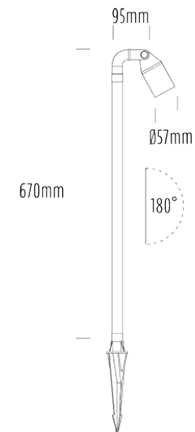

# Single Pathlight Spike

## SPECIFICATIONS

Product Code	AQL-452
Family	Hydra
Construction Material	Solid Cast Brass
Cable	1m Figure 8 Twin Core
IP Rating	IP65
Warranty	5 Year Aqualux Warranty

## CONFIGURED OPTIONS

Variant Code	AQL-452-B1M
Body Colour	Brushed Chrome
Control Gear	MR16
Dimming	Lamp Dependant