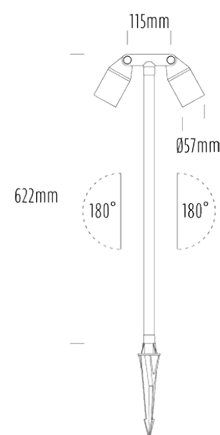

# Twin Pathlight Spike

## SPECIFICATIONS

Product Code	AQL-451
Family	Hydra
Construction Material	Solid Cast Brass
Cable	1m Figure 8 Twin Core
IP Rating	IP65
Warranty	5 Year Aqualux Warranty

## CONFIGURED OPTIONS

Variant Code	AQL-451-B2M
Body Colour	Black
Control Gear	MR16
Dimming	Lamp Dependant