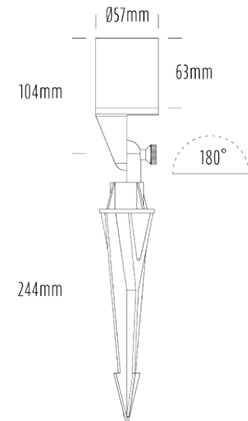

Turbo Spike MR16 LED

SPECIFICATIONS

Product Code	AQL-450
Family	Hydra
Construction Material	Solid Cast Brass
Cable	1m Figure 8 Twin Core
IP Rating	IP65
Warranty	5 Year Aqualux Warranty

CONFIGURED OPTIONS

Variant Code	AQL-450-B1M
Body Colour	Brushed Chrome
Control Gear	MR16
Dimming	Lamp Dependant

INTRODUCTION

The AQL-450 "TURBO" Spike is a new adjustable spot light perfect for lighting projects of every budget. Manufactured from solid cast brass and finished in a durable, textured black powder coat, the AQL-450 is useful wherever a spike spot is needed. The included Aqualux 4W LED globe comes pre-installed allowing rapid installation and setup.