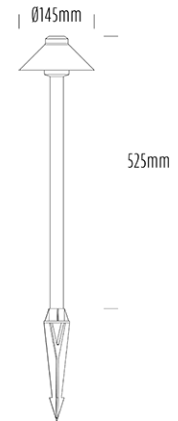

Inground Hooded Bollard

SPECIFICATIONS

Product Code	AQL-416
Family	Hydra
Construction Material	Solid Cast Brass
Cable	900mm Aqualux 2-Core Silicone / PTFE Cable
IP Rating	IP65
Warranty	3 Year Aqualux Warranty

CONFIGURED OPTIONS

Variant Code	AQL-416-B3X00730DCS
Body Colour	Aged Brass
Control Gear	12~24V AC / 24V DC
Rated Power	7W
Nominal Lumens	360 lm
CCT / Colour	3000K
Optical	DC
CRI	80
Other	1m Aqualux Cable
Dimming	Optional 10V PWM (DC)

INTRODUCTION

Highly durable construction with 6 x CREE LEDs built in the AQL-416-B3-X00730DCS is a reliable LED bollard designed in the traditional "mushroom" hat style. The brass will further age over time turning darker and taking on a green tinge. 12-24VAC built-in driver allows this to be paired with many of our other fittings.