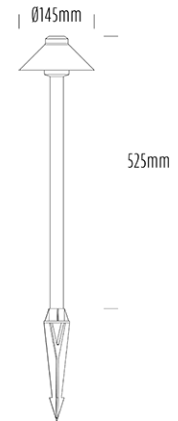

Inground Hooded Bollard

SPECIFICATIONS

Product Code	AQL-416
Family	Hydra
Construction Material	Solid Cast Brass
Cable	900mm Aqualux 2-Core Silicone / PTFE Cable
IP Rating	IP65
Warranty	3 Year Aqualux Warranty

CONFIGURED OPTIONS

Variant Code	AQL-416-B2X00730DCS
Body Colour	Black
Control Gear	12~24V AC / 24V DC
Rated Power	7W
Nominal Lumens	360 lm
CCT / Colour	3000K
Optical	DC
CRI	80
Other	1m Aqualux Cable
Dimming	Optional 10V PWM (DC)

INTRODUCTION

Highly durable construction with 6 x CREE LEDs built in the AQL-416-B3-X00730DCS is a reliable LED bollard designed in the traditional "mushroom" hat style. The brass will further age over time turning darker and taking on a green tinge. 12-24VAC built-in driver allows this to be paired with many of our other fittings.